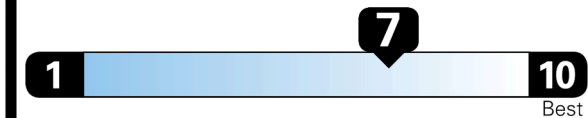

EPA DOT Fuel Economy and Environment

Gasoline Vehicle

Fuel Economy
30 MPG
combined city/hwy
3.3 gallons per 100 miles

Compact Cars range from 14 to 119 MPG. The best vehicle rates 136 MPGe.

27 city
34 highway

You save $750
in fuel costs over 5 years compared to the average new vehicle.

Annual fuel cost
$1,350

Fuel Economy & Greenhouse Gas Rating (tailpipe only)