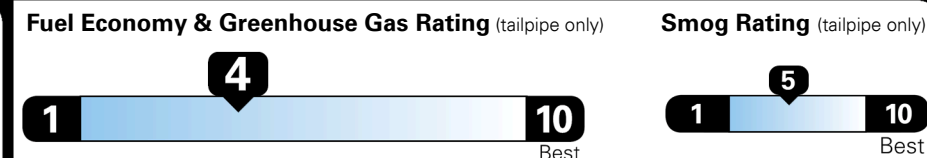

EPA DOT Fuel Economy and Environment

Gasoline Vehicle

Fuel Economy
21 MPG
combined city/hwy
4.8 gallons per 100 miles

Standard SUVs range from 13 to 93 MPG. The best vehicle rates 136 MPGe.

19 MPG city
24 MPG highway

You spend $2,250
more in fuel costs over 5 years compared to the average new vehicle.

Annual fuel cost $1,950